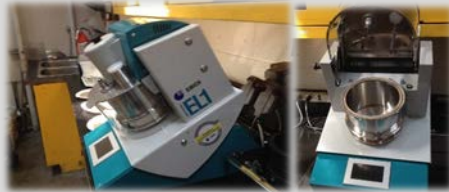

Industrial Rental / Test Equipment

EL1 Intensive Mixer

Stainless Steel Contact Parts
1 liter / 1.6 kg Capacity
110V / Single Phase

RV02E Intensive Mixer

Stainless Steel Contact Parts
10 liter / 16 kg Capacity
230V / Three Phase

R08W Intensive Mixer

Carbon Steel Contact Parts
75 liter / 120 kg Capacity
480V / Three Phase

R09T Intensive Mixer

Stainless Steel Contact Parts
150 liter / 240 kg Capacity
480V / Three Phase

Sanitary Rental / Test Equipment

FPB-2 OptimaBlend™ Fluidizing Blender

Stainless Steel Contact Parts
2 ft³ Capacity
230V / Single Phase

FPB-10 OptimaBlend™ Fluidizing Blender

Stainless Steel Contact Parts
10 ft³ Capacity
480V / Three Phase
480V / Three Phase