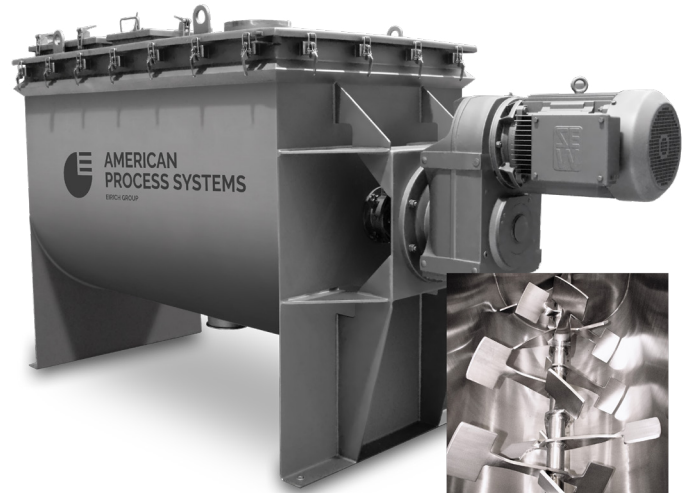

Spices / Seasonings

Blending in an OptimaBlend®

Benefits of blending spices in the OptimaBlend® Fluidizing Paddle Blender:

- Ingredients of various size, shape, and density are mixed efficiently thanks to the mechanical fluidization action
- Minimal shear and heat
- Gentle on fragile ingredients like coarse salt and parsley
- Homogeneous mix - very high mix quality
- Faster mixing
- Lower CV values
- Lower consumed power

The solution:

Our OptimaBlend® Fluidizing Paddle Blender's superior mixing performance provides an excellent, cost-effective alternative for blending and mixing ingredients and overcomes the limitations of established ribbon and V-blender technologies. The OptimaBlend® mechanically fluidizes the product ensuring an efficient, gentle mixing process regardless of density, shape or size, enabling you to achieve coefficient of variance targets on complex applications that conventional mixing equipment cannot maintain.